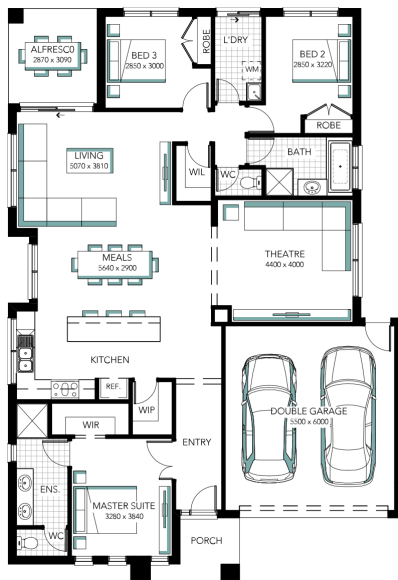

Ellenbrook 22

Address

414 Yarrabee Park

Lot Width

15.00

Lot size

893.00 m²

House size

208.30 m²

Your Inclusions

- Enjoy the luxury of Essastone to your kitchen benchtops
- Beautiful Beaumont Tiles to your wet and dry area tiling
- Your home will stay cosy and warm with ducted gas heating and wall mounted control.
- Comfortable carpets and underlay to your bedrooms and lounge
- Seamless transition into your showers with tiled shower bases.
- 900mm stainless steel freestanding cooker and canopy rangehood for the Chef in the family.